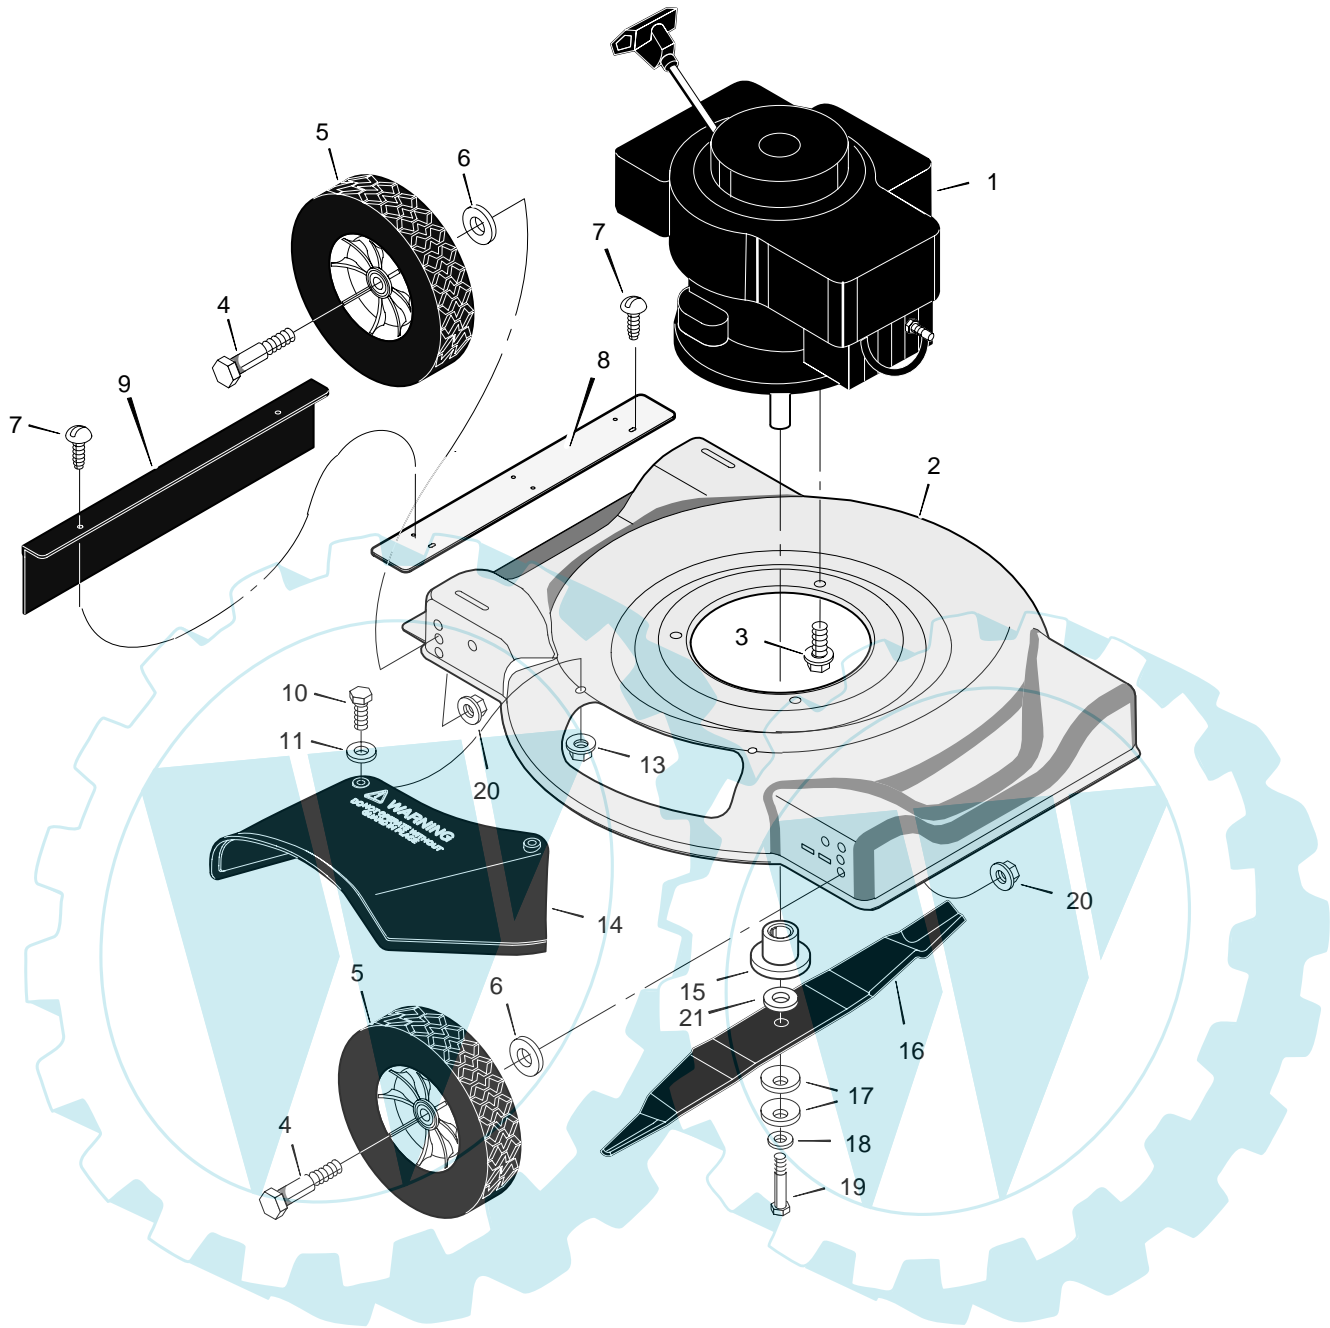

2011x50D

1	Engine	—	8	Extension, Rear	672750E701	16	Blade – 20"	672814E701
2	Housing	7950007	9	Deflector, Rear	671912	17	Washer, Blade	17x137
3	Bolt, Engine	0025x6	10	Bolt	01x121	18	Washer	17x124
4	Bolt, Axle	009x10	11	Washer	017x37	19	Bolt	01x142
5	Wheel and Tire	672789	13	Locknut	15x116	20	Locknut	015x68
6	Washer	845	14	Deflector, Chute	671929	21	Washer	17x191
7	Screw	26x245	15	Blade Adapter	071056	–	Book, Instruction	F-030438L

2011x50D

1	Handle, Upper (Gray)	1101095E724	7	Guide, Rope	043956	11	Bolt	01x111
2	Handle, Lower (Gray)	672874E724	8	Locknut	15x116	12	Washer	845
3	Bracket, Stop Lever	1101454	9	Screw	03x136	13	Spacer	671914
4	Lever, Stop	671924E701	10	Clip, Cable	1101352	14	Nut	015x84
6	Engine Stop Cable	1101093						